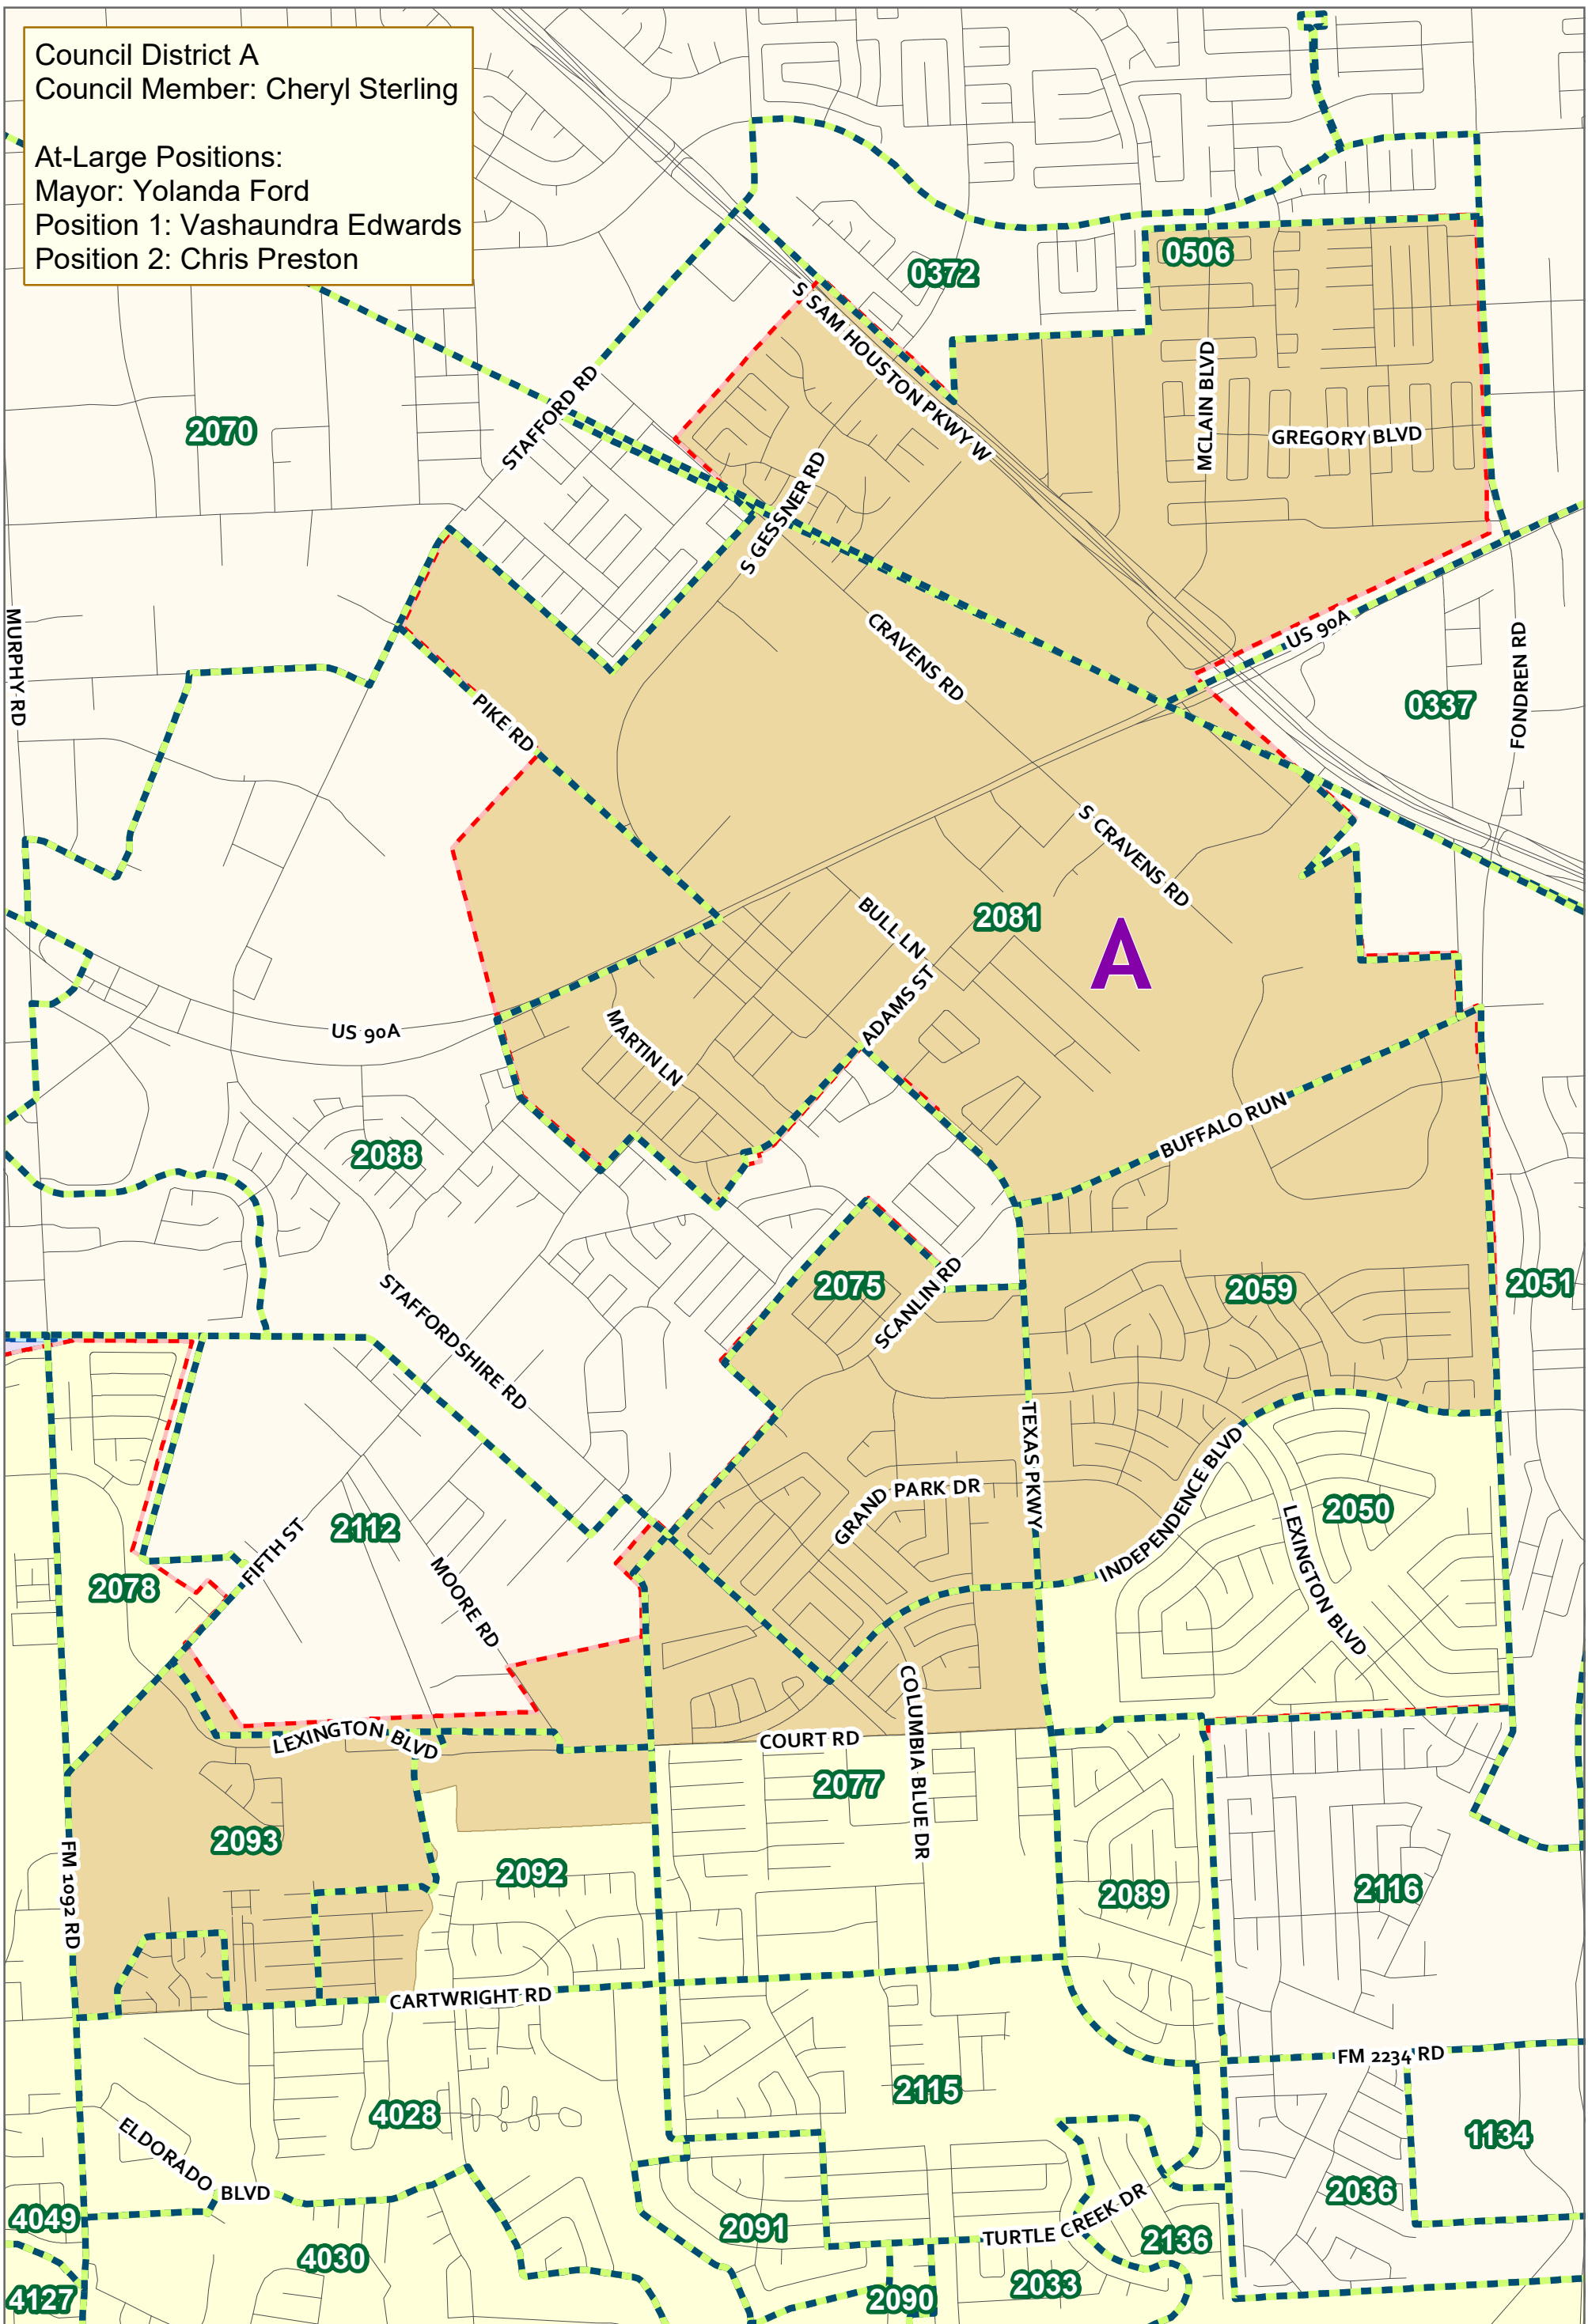

Council District A
Council Member: Cheryl Sterling

At-Large Positions:
Mayor: Yolanda Ford
Position 1: Vashaundra Edwards
Position 2: Chris Preston

Map By:
GIS Division
November 2019

Council District A

Effective Date: November 18th, 2019

Legend

- District A
- City Limits
- County Precincts
- ETJ